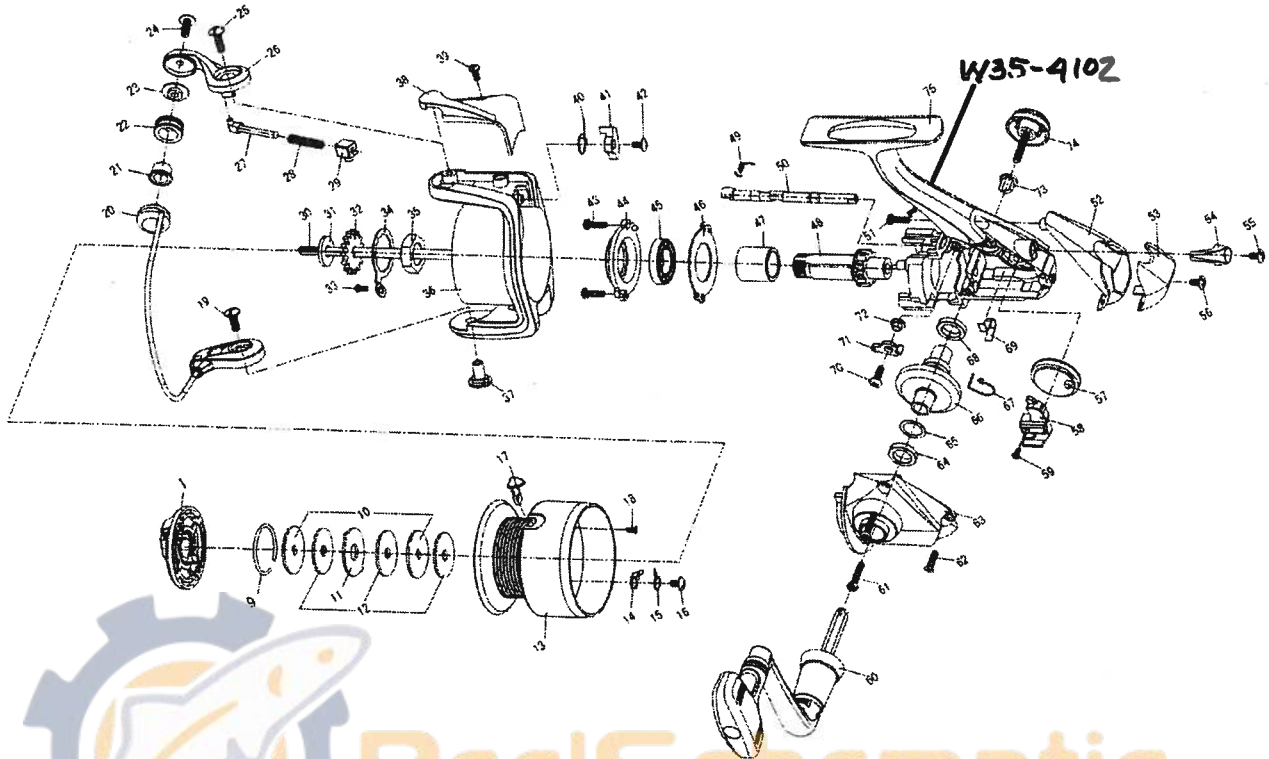

**SWEEPFIRE 3500 / 4000**

Key No.	Parts No.	Parts Name
1	W33-5806	DRAG KNOB ASSY
9	W33-5901	DRAG WASHER RET
10	W33-6002	KEY WASHER
11	W33-6102	EARED WASHER
12	W33-6202	DRAG WASHER
13	W30-1901	CLICK PAWL
15	W30-2101	CLICK SPRING
16	W33-7202	CLICK PAWL SCREW
17	W33-7302	LINE HOLDER
18	W33-7402	LINE HOLDER SCREW
9-18	W33-7704	SPOOL
19	W33-9001	BAIL HOLDER SCREW
20	W33-7912	BAIL
21	W34-5202	LINE ROLLER BUSHING
22	W33-8104	LINE ROLLER
23	W33-8202	LINE ROLLER COLLAR
24	W33-8301	LINE ROLLER SCREW
25	W33-8401	BAIL ARM SCREW
26	W33-8604	BAIL ARM
27	W33-8702	BAIL SPRING SHAFT
28	W33-8802	BAIL SPRING
29	W33-8901	BAIL SPRING HOLDER
30	W33-9203	MAIN SHAFT
31	W33-9302	MAIN SHAFT WASHER
32	W33-9402	CLICK GEAR
33	W33-9102	ROTOR NUT HOLD PLT SCREW
34	W33-9501	ROTOR NUT HOLD PLT
35	W33-9601	ROTOR NUT
36	W34-0112	ROTOR
37	W34-0201	BAIL HOLDER NUT
38	W34-0309	BAIL SPRING COVER
39	W34-0401	BAIL SPRING COVER SCREW
40	W34-0501	BAIL TRIP LEVER SPRING
41	W34-0602	BAIL TRIP LEVER
42	W34-0703	BAIL TRIP LEVER SCREW
43	W34-0801	BEARING RET SCREW

Key No.	Parts No.	Parts Name
44	W34-0901	BEARING RET A
45	W34-1001	BALL BEARING
46	W34-1101	BEARING RET B
47	W34-5601	SPACING SLEEVE
48	W34-1804	PINION GEAR
49	W34-1901	A/R CAM SPRING A
50	W34-2003	A/R CAM
51	W34-2102	A/R CAM SCREW
52	W34-2206	REAR COVER A
53	W34-2309	REAR COVER B
54	W34-2403	A/R LEVER
55	W34-2501	A/R LEVER SCREW
56	W34-2602	REAR COVER SCREW
57	W34-2703	OSC GEAR
58	W34-2803	OSC SLIDER
59	W34-2901	OSC SLIDER SCREW
60	W34-3008	HANDLE
61	W34-3101	SIDE COVER SCREW A
62	W34-3201	SIDE COVER SCREW B
63	W34-3504	SIDE COVER
64	W34-5502	SIDE COVER BUSHING
65	W34-3701	DRIVE GEAR WASHER
66	W34-3802	DRIVE GEAR
67	W34-3902	A/R PAWL SPRING
68	W34-5302	DRIVE GEAR BUSHING
69	W34-4001	A/R PAWL SPRING
70	W34-4302	A/R PAWL SCREW
71	W34-4202	A/R PAWL
72	W34-4101	A/R PAWL COLLAR
73	W34-4702	HANDLE COLLAR
74	W34-4806	HANDLE SCREW
75	W34-5104	BODY

**SPECIAL PART FOR SW4000**

Key No.	Parts No.	Parts Name
9-18	W33-7804	SPOOL